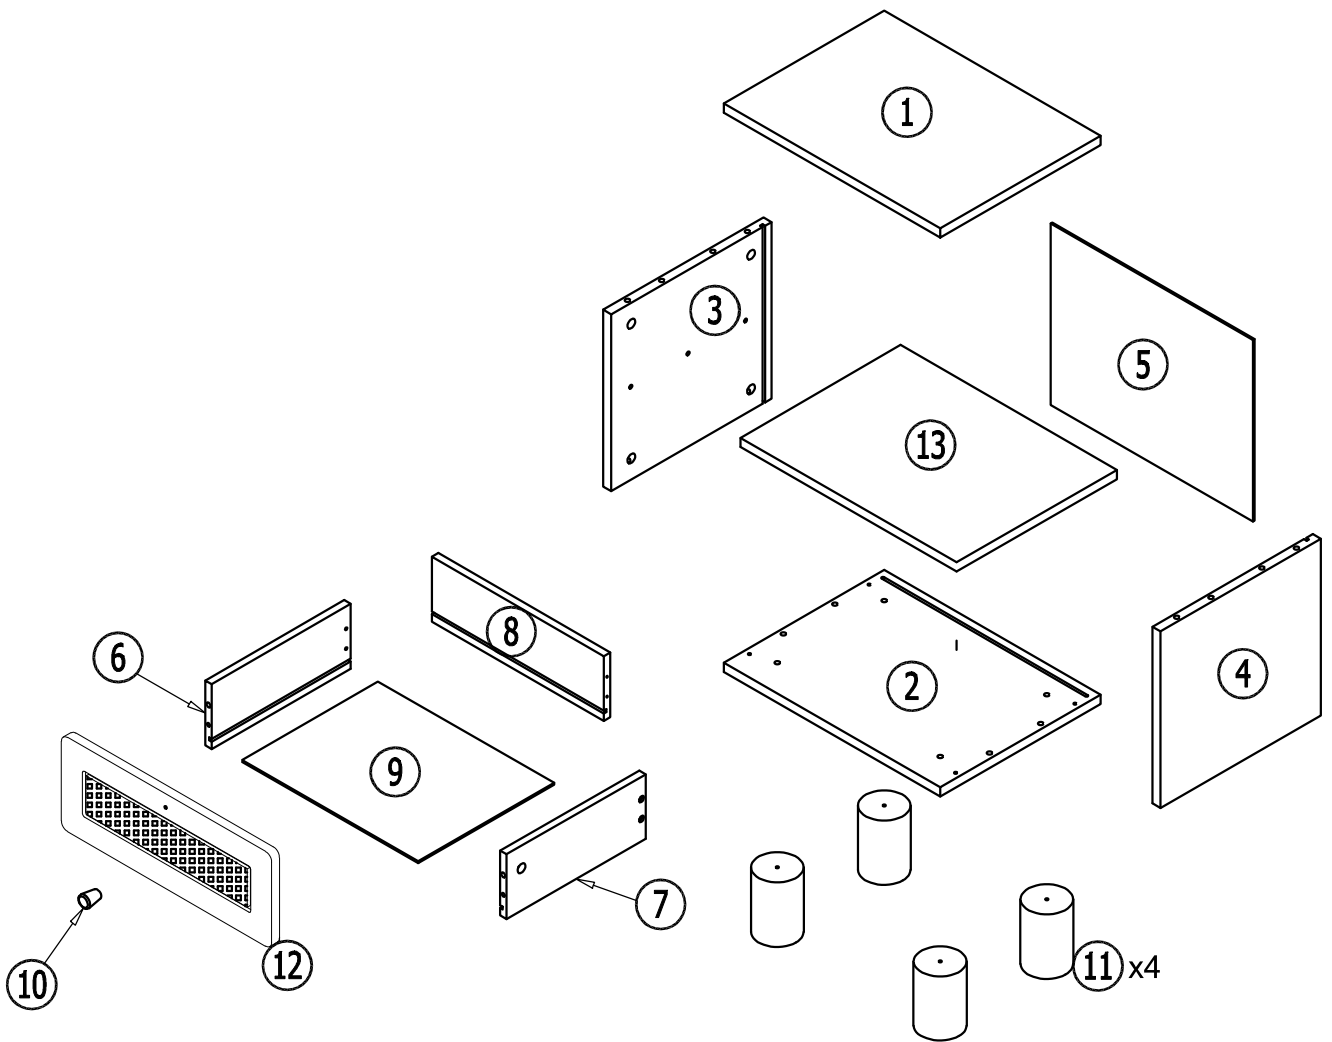

REF	Dimension (mm)	Qt'y	REF	Dimension (mm)	Qt'y	REF	Dimension (mm)	Qt'y
1	400*300*15	1	6	260*105*12	1	11	Ø55*104	4
2	400*300*15	1	7	260*105*12	1	12	400*156*15	1
3	300*286*15	1	8	317*105*12	1	13	366*282*12	1
4	300*286*15	1	9	325*254*3	1			
5	374*294*3	1	10	Ø22*26	1			

ITEM	HARDWARE	DESCRIPTION	Q'TY
A		Ø6 x 45mm	8 pcs
B		Ø14.5 x 11.9mm	8 pcs
C		Ø6.2 x 35mm	2 pcs
D		Ø14.5 x 9.5mm	2 pcs
E		Ø8 x 30mm	8 pcs
F		Ø6 x 30mm	8 pcs
G			1 pc

ITEM	HARDWARE	DESCRIPTION	Q'TY
H		Ø7 x 50mm	4 pcs
I		Ø3.6 x 11mm	8 pcs
J		TF Ø4 x 30mm	5 pcs
K		L = 250mm	2 pcs
L		L = 250mm	2 pcs
N		30 x 30 x 2 mm	4 pcs