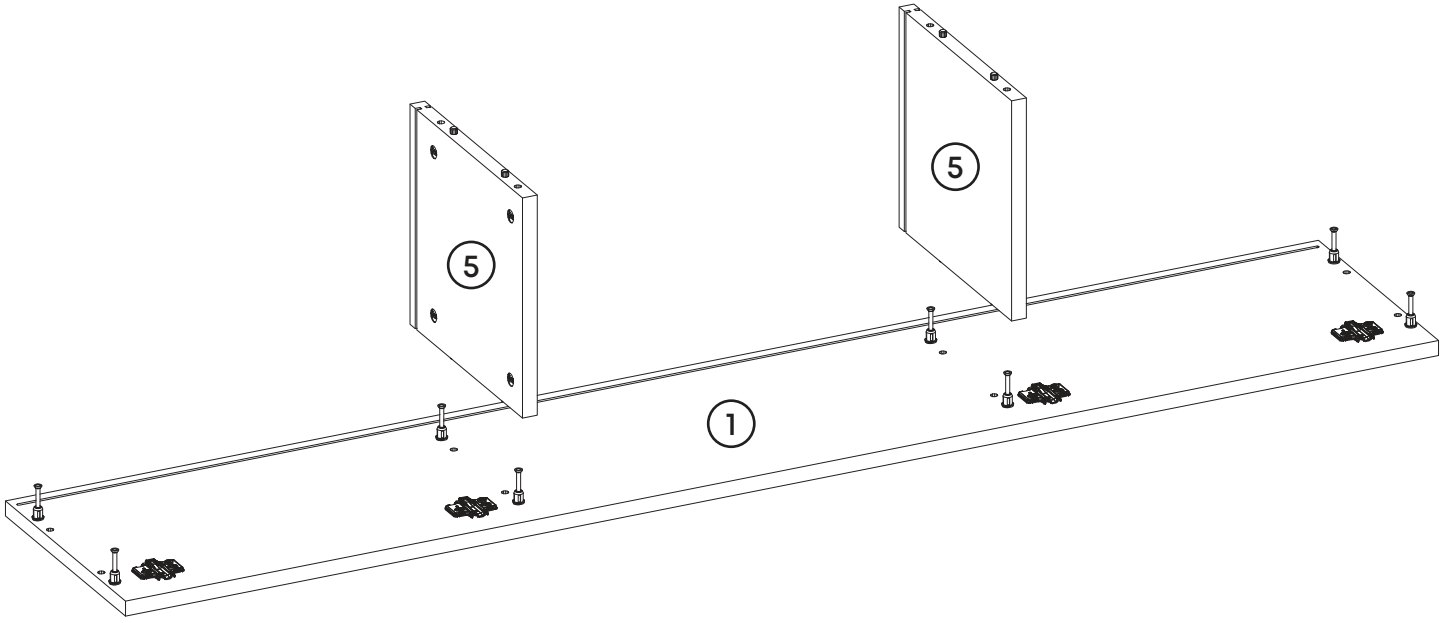

How to instal Components

*Minifix is the main connection component used in Minima products. Before starting, please check the below figures

MINIFIX
HEAD

MINIFIX
SCREW

DOWEL

If the dowel is not required during the installation phase, it is not included in the package.

*Please do not over screw the minifix head since it may be broken if too much power is imposed. Just make sure that it is screwed to the direction "+" do not go any further.

1.

2.

3.

4.

5.

6.

7.