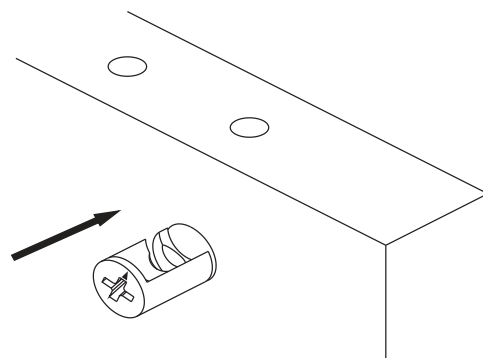

How to instal Components

*Minifix is the main connection component used in Minima products. Before starting, please check the below figures

MINIFIX
HEAD

MINIFIX
SCREW

DOWEL

If the dowel is not required during the installation phase, it is not included in the package.

*Please notice that there is an small arrow on A03 (minifix head). This arrow should show the direction of upper hole.

*After attaching two pieces please turn the A03 (minifix head) clockwise direction with the help of a screwdriver.