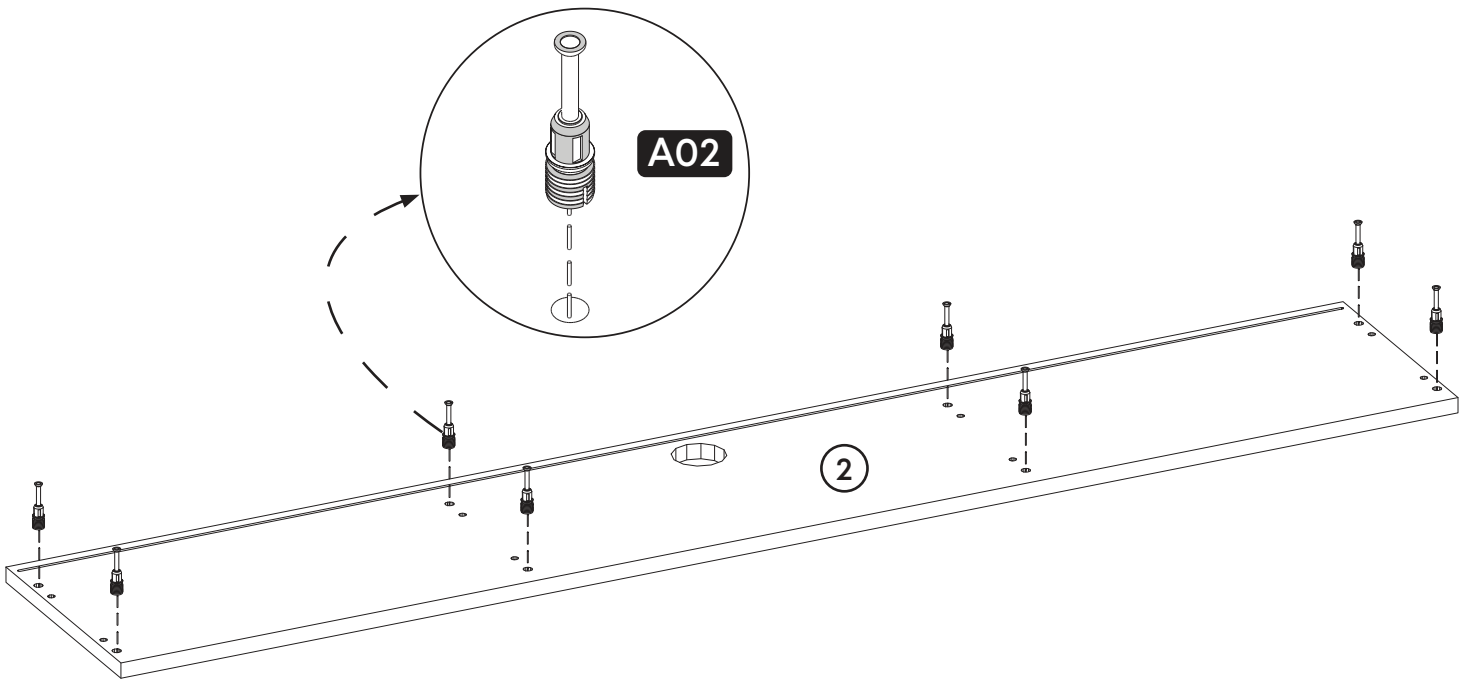

How to instal Components

*Minifix is the main connection component used in Minima products. Before starting, please check the below figures

MINIFIX
HEAD

MINIFIX
SCREW

DOWEL

If the dowel is not required during the installation phase, it is not included in the package.

*Please notice that there is an small arrow on A03 (minifix head). This arrow should show the direction of upper hole.

*After attaching two pieces please turn the A03 (minifix head) clockwise direction with the help of a screwdriver.

*Please do not over screw the minifix head since it may be broken if too much power is imposed. Just make sure that it is screwed to the direction "+" do not go any further.

1.

2.

3.

4.

5.

6.

7.

8.

9.

10.

11.

PART-1

PART-2

PART-3

PART-4