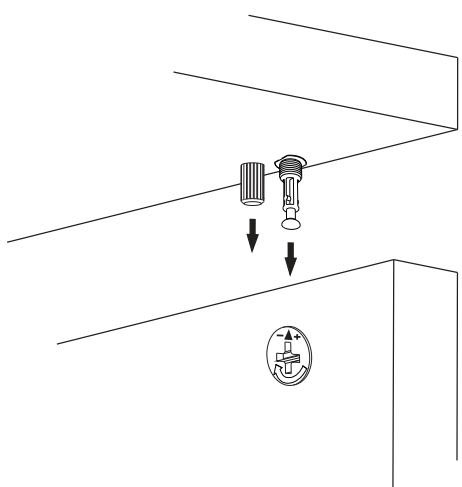

MinimaDecor

Minimalist Home Furniture

Elano Tv Stand

Assembly guide

Prepare To Start

Components

Part1	1x
Part2	1x
Part3	1x
Part4	1x
Part5	2x
Part6	1x
Part7	1x
Part8	1x
Part9	2x
Total	11x

Accessory Parts

How to instal Components

*Minifix is the main connection component used in Minima products. Before starting, please check the below figures

MINIFIX
HEAD

MINIFIX
SCREW

DOWEL

If the dowel is not required during the installation phase, it is not included in the package.

*Please notice that there is an small arrow on A03 (minifix head). This arrow should show the direction of upper hole.

*After attaching two pieces please turn the A03 (minifix head) clockwise direction with the help of a screwdriver.

*Please do not over screw the minifix head since it may be broken if too much power is imposed. Just make sure that it is screwed to the direction "+" do not go any further.

1.

2.

3.

4.

5.

6.

7.