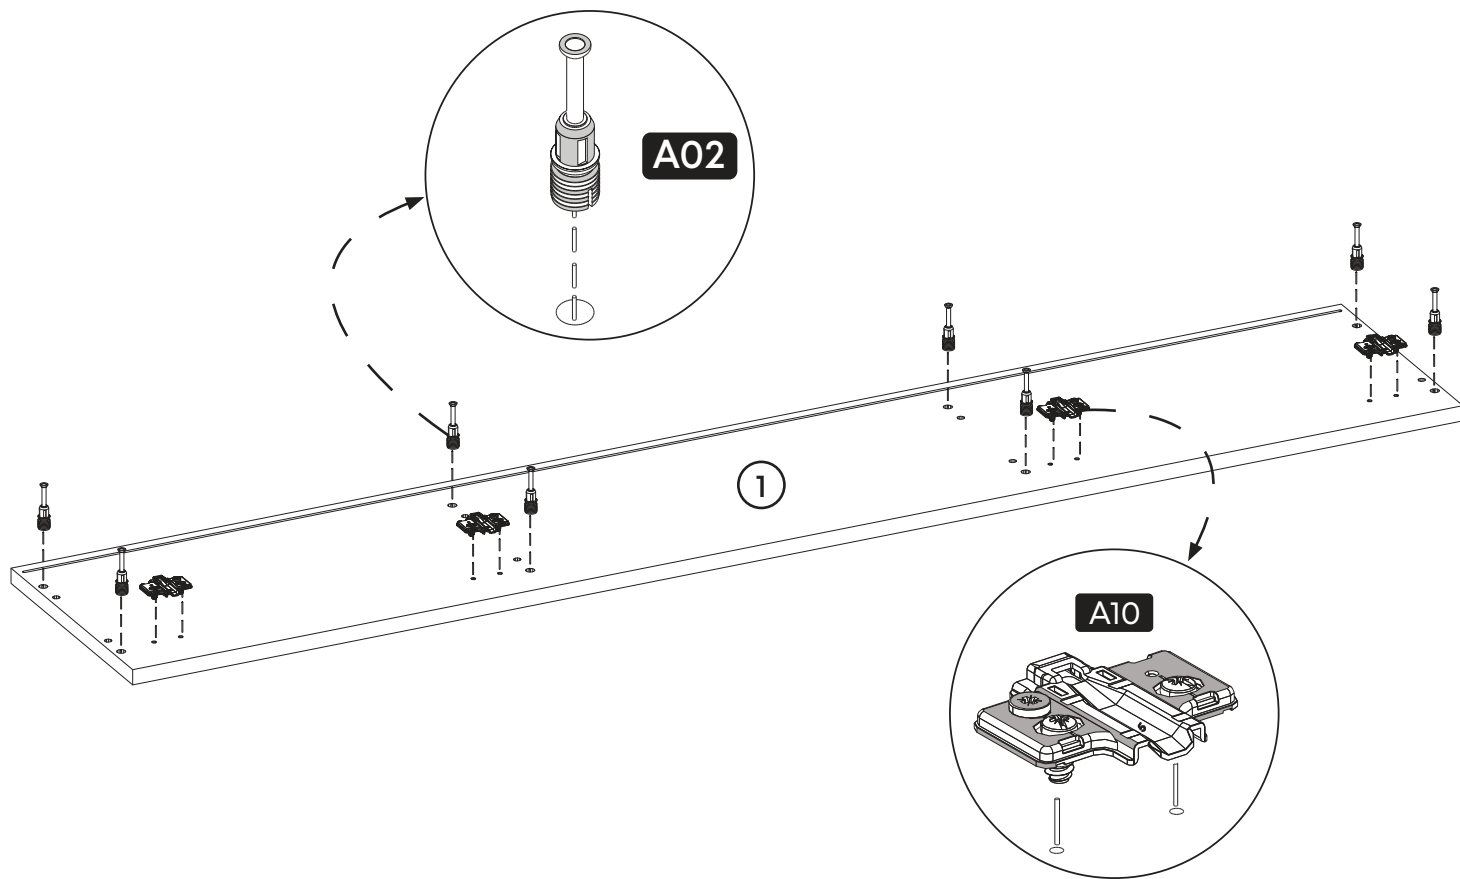

How to instal Components

*Minifix is the main connection component used in Minima products. Before starting, please check the below figures

MINIFIX
HEAD

MINIFIX
SCREW

DOWEL

If the dowel is not required during the installation phase, it is not included in the package.

*Please notice that there is an small arrow on A03 (minifix head). This arrow should show the direction of upper hole.

*After attaching two pieces please turn the A03 (minifix head) clockwise direction with the help of a screwdriver.

*Please do not over screw the minifix head since it may be broken if too much power is imposed. Just make sure that it is screwed to the direction "+" do not go any further.

1.

2.

3.

4.

5.

6.

7.