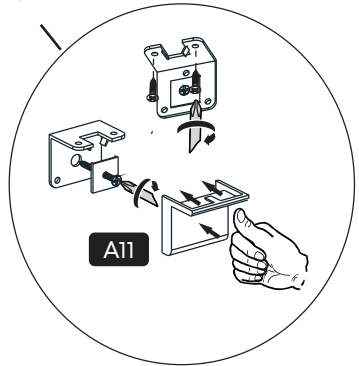

How to instal Components

*Minifix is the main connection component used in Minima products. Before starting, please check the below figures

MINIFIX
HEAD

MINIFIX
SCREW

DOWEL

If the dowel is not required during the installation phase, it is not included in the package.

*Please notice that there is an small arrow on A03 (minifix head). This arrow should show the direction of upper hole.

*After attaching two pieces please turn the A03 (minifix head) clockwise direction with the help of a screwdriver.

*Please do not over screw the minifix head since it may be broken if too much power is imposed. Just make sure that it is screwed to the direction "+" do not go any further.

1.

2.

3.

4.

5.

6.

7.

8.

9.

10.

11.

PART-1

PART-2

PART-3

PART-4