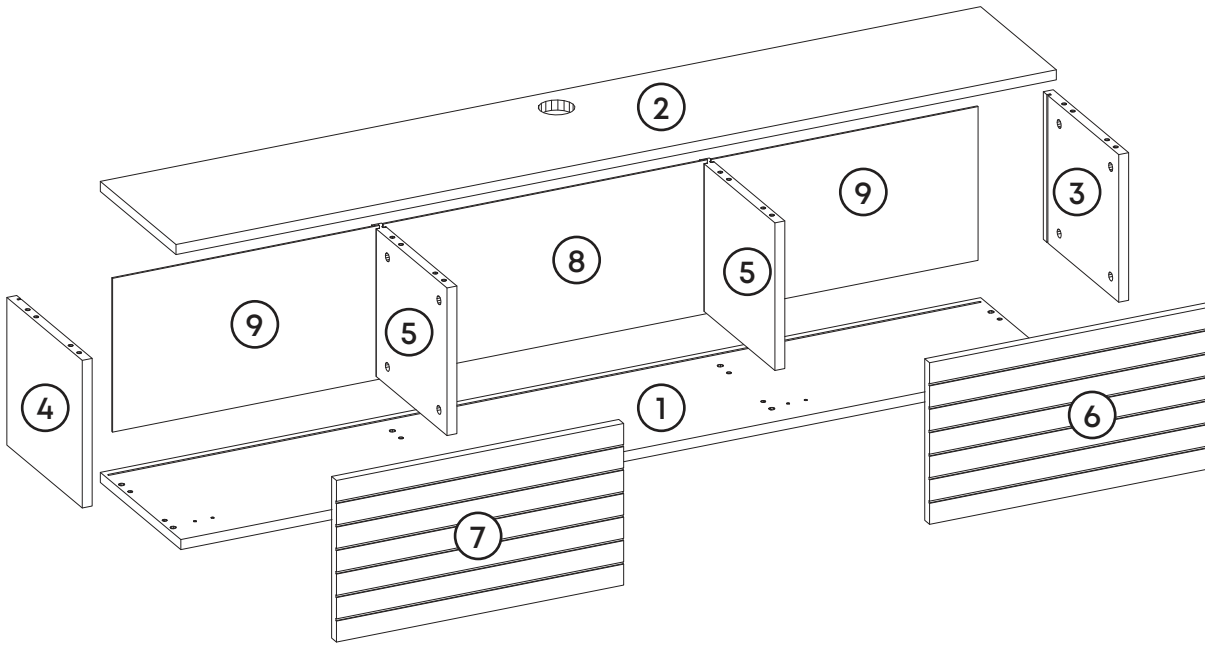

MinimaDecor

Minimalist Home Furniture

Elano Tv Stand

Assembly guide

Prepare To Start

Components

Part1	1x
Part2	1x
Part3	1x
Part4	1x
Part5	2x
Part6	1x
Part7	1x
Part8	1x
Part9	2x
Total	11x

Accessory Parts

<p>A01</p>  <p>Dowel Q8 16x</p>	<p>A02</p>  <p>Minifix Screw 16x</p>	<p>A03</p>  <p>Minifix Head 16x</p>	<p>A04</p>  <p>Allen 1x</p>	<p>A05</p>  <p>Pvc Sticker 16x</p>	<p>A06</p>  <p>Nail 12x</p>
<p>A07</p>  <p>3,5 x 18 Screw 28x</p>	<p>A08</p>  <p>SDB Hinge 2x</p>	<p>A09</p>  <p>SDB Hinge Brake 2x</p>	<p>A10</p>  <p>Hinge Base 4x</p>	<p>A11</p>  <p>Corner Connection 4x</p>	<p>A12</p>  <p>Cable Cover 1x</p>
<p>A13</p>  <p>Wall Dowel 4x</p>	<p>A14</p>  <p>5 x 70 Screw 4x</p>				

How to instal Components

*Minifix is the main connection component used in Minima products. Before starting, please check the below figures

MINIFIX
HEAD

MINIFIX
SCREW

DOWEL

If the dowel is not required during the installation phase, it is not included in the package.

*Please notice that there is an small arrow on A03 (minifix head). This arrow should show the direction of upper hole.

*After attaching two pieces please turn the A03 (minifix head) clockwise direction with the help of a screwdriver.