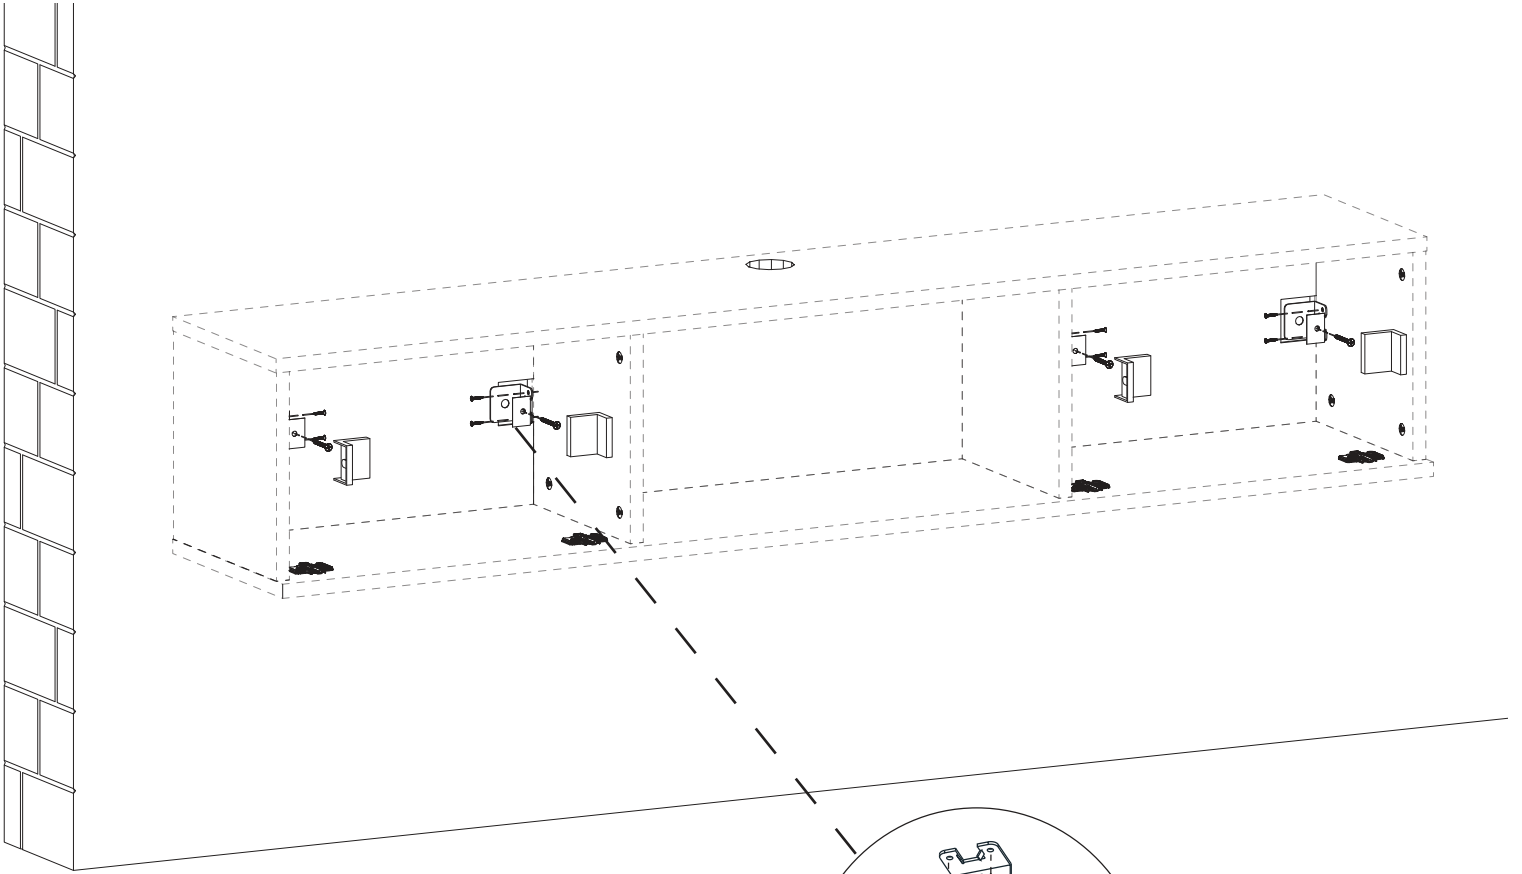

How to instal Components

*Minifix is the main connection component used in Minima products. Before starting, please check the below figures

MINIFIX
HEAD

MINIFIX
SCREW

DOWEL

If the dowel is not required during the installation phase, it is not included in the package.

*Please do not over screw the minifix head since it may be broken if too much power is imposed. Just make sure that it is screwed to the direction "+" do not go any further.

1.

2.

3.

4.

5.

6.

7.

8.

9.

10.

11.

PART-1

PART-2

PART-3

PART-4