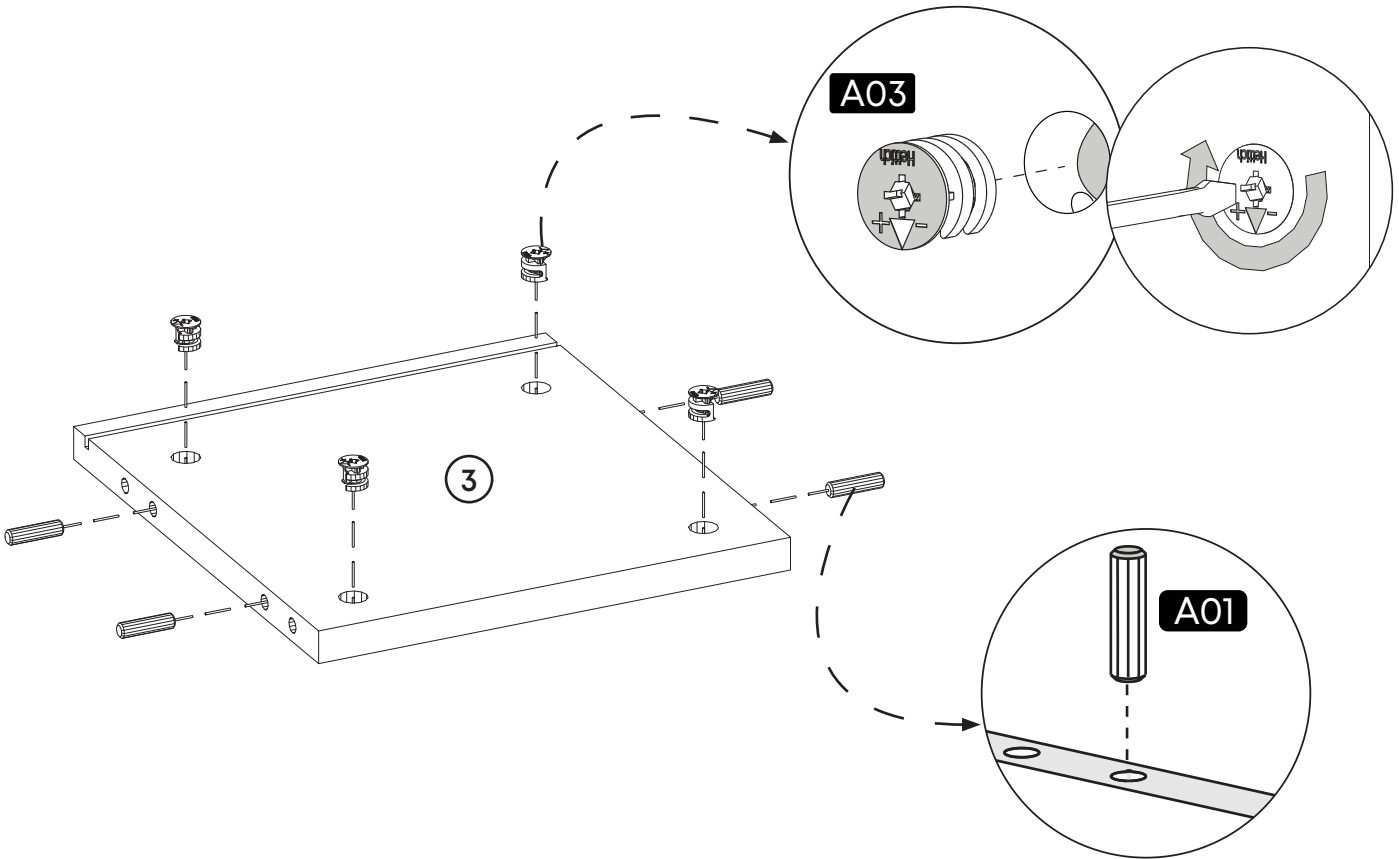

How to instal Components

*Minifix is the main connection component used in Minima products. Before starting, please check the below figures

MINIFIX
HEAD

MINIFIX
SCREW

DOWEL

If the dowel is not required during the installation phase, it is not included in the package.

*Please notice that there is an small arrow on A03 (minifix head). This arrow should show the direction of upper hole.

*After attaching two pieces please turn the A03 (minifix head) clockwise direction with the help of a screwdriver.

*Please do not over screw the minifix head since it may be broken if too much power is imposed. Just make sure that it is screwed to the direction "+" do not go any further.

1.

2.

3.

4.

5.

6.

7.