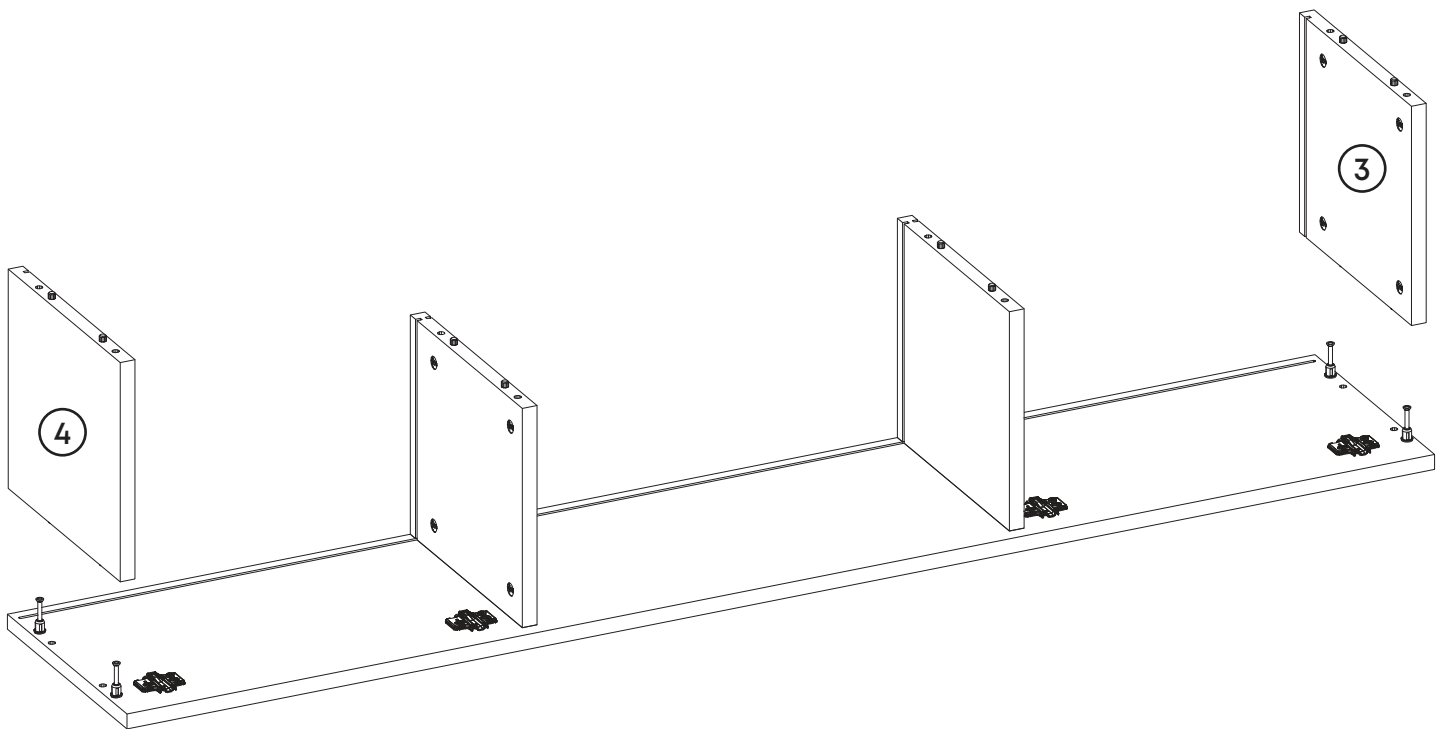

How to instal Components

*Minifix is the main connection component used in Minima products. Before starting, please check the below figures

MINIFIX
HEAD

MINIFIX
SCREW

DOWEL

If the dowel is not required during the installation phase, it is not included in the package.

*Please do not over screw the minifix head since it may be broken if too much power is imposed. Just make sure that it is screwed to the direction "+" do not go any further.

1.

2.

3.

4.

5.

6.

7.