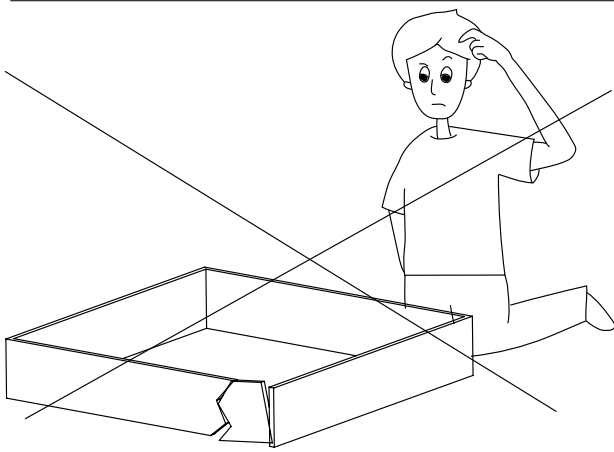

MinimaDecor

Minimalist Home Furniture

Elano Tv Stand

Assembly guide

Prepare To Start

Components

Part1	1x
Part2	1x
Part3	1x
Part4	1x
Part5	2x
Part6	1x
Part7	1x
Part8	1x
Part9	2x
Total	11x

Accessory Parts

How to instal Components

*Minifix is the main connection component used in Minima products. Before starting, please check the below figures

MINIFIX
HEAD

MINIFIX
SCREW

DOWEL

If the dowel is not required during the installation phase, it is not included in the package.

*Please notice that there is an small arrow on A03 (minifix head). This arrow should show the direction of upper hole.

*After attaching two pieces please turn the A03 (minifix head) clockwise direction with the help of a screwdriver.