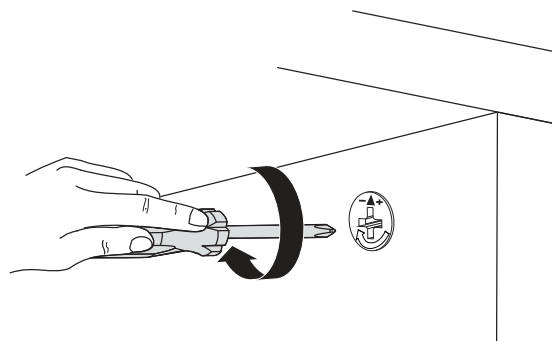

How to instal Components

*Minifix is the main connection component used in Minima products. Before starting, please check the below figures

MINIFIX
HEAD

MINIFIX
SCREW

DOWEL

If the dowel is not required during the installation phase, it is not included in the package.

*Please notice that there is an small arrow on A03 (minifix head). This arrow should show the direction of upper hole.

*After attaching two pieces please turn the A03 (minifix head) clockwise direction with the help of a screwdriver.

*Please do not over screw the minifix head since it may be broken if too much power is imposed. Just make sure that it is screwed to the direction "+" do not go any further.

1.

2.

3.

4.

5.

6.

7.