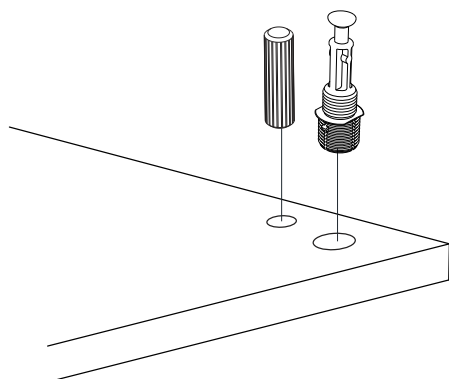

How to instal Components

*Minifix is the main connection component used in Minima products. Before starting, please check the below figures

MINIFIX
HEAD

MINIFIX
SCREW

DOWEL

If the dowel is not required during the installation phase, it is not included in the package.

*Please notice that there is an small arrow on A03 (minifix head). This arrow should show the direction of upper hole.

*After attaching two pieces please turn the A03 (minifix head) clockwise direction with the help of a screwdriver.

*Please do not over screw the minifix head since it may be broken if too much power is imposed. Just make sure that it is screwed to the direction "+" do not go any further.

1.

2.

3.

4.

5.

6.

7.