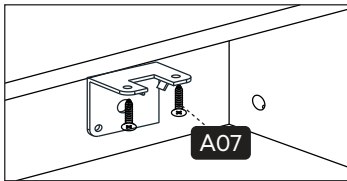

How to instal Components

*Minifix is the main connection component used in Minima products. Before starting, please check the below figures

MINIFIX
HEAD

MINIFIX
SCREW

DOWEL

If the dowel is not required during the installation phase, it is not included in the package.

*Please notice that there is an small arrow on A03 (minifix head). This arrow should show the direction of upper hole.

*After attaching two pieces please turn the A03 (minifix head) clockwise direction with the help of a screwdriver.

*Please do not over screw the minifix head since it may be broken if too much power is imposed. Just make sure that it is screwed to the direction "+" do not go any further.

1.

2.

3.

4.

5.

6.

7.

8.

9.

10.

11.

PART-1

PART-2

PART-3

PART-4