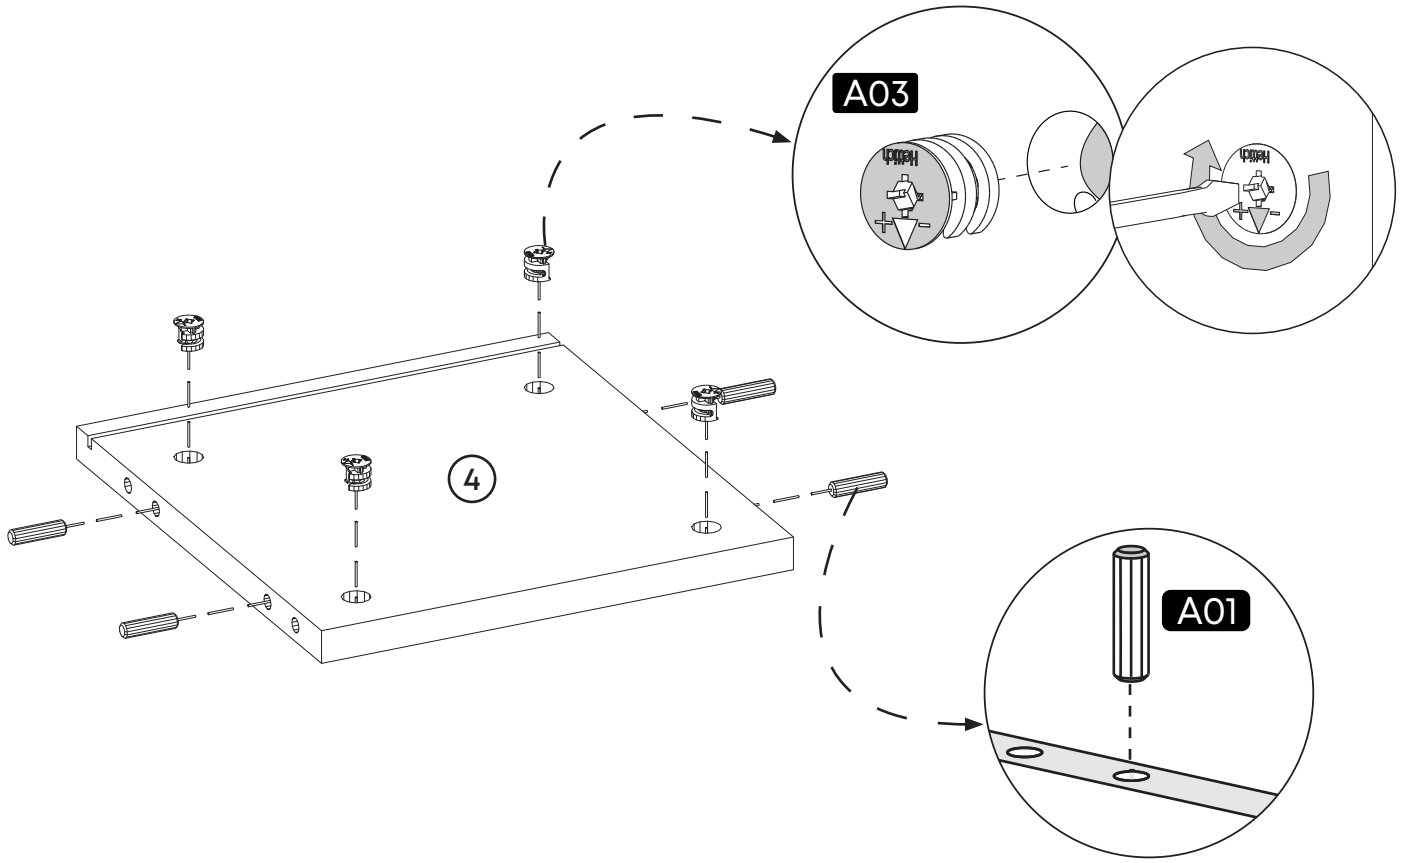

How to instal Components

*Minifix is the main connection component used in Minima products. Before starting, please check the below figures

MINIFIX
HEAD

MINIFIX
SCREW

DOWEL

If the dowel is not required during the installation phase, it is not included in the package.

*Please notice that there is an small arrow on A03 (minifix head). This arrow should show the direction of upper hole.

*After attaching two pieces please turn the A03 (minifix head) clockwise direction with the help of a screwdriver.

*Please do not over screw the minifix head since it may be broken if too much power is imposed. Just make sure that it is screwed to the direction "+" do not go any further.

1.

2.

3.

4.

5.

6.

7.