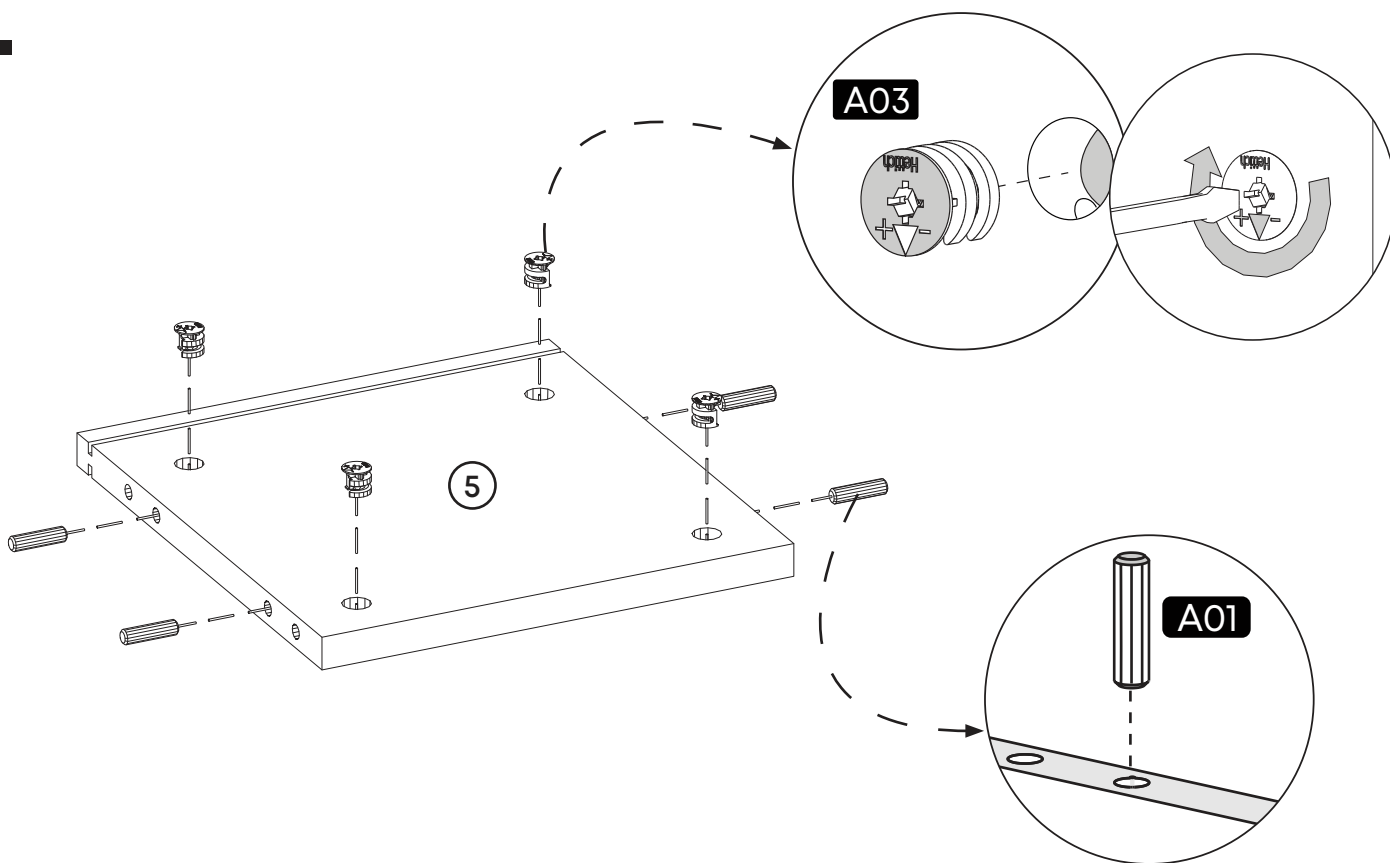

How to instal Components

*Minifix is the main connection component used in Minima products. Before starting, please check the below figures

MINIFIX
HEAD

MINIFIX
SCREW

DOWEL

If the dowel is not required during the installation phase, it is not included in the package.

*Please notice that there is an small arrow on A03 (minifix head). This arrow should show the direction of upper hole.

*After attaching two pieces please turn the A03 (minifix head) clockwise direction with the help of a screwdriver.

*Please do not over screw the minifix head since it may be broken if too much power is imposed. Just make sure that it is screwed to the direction "+" do not go any further.

1.

2.

3.

4.

5.

6.

7.