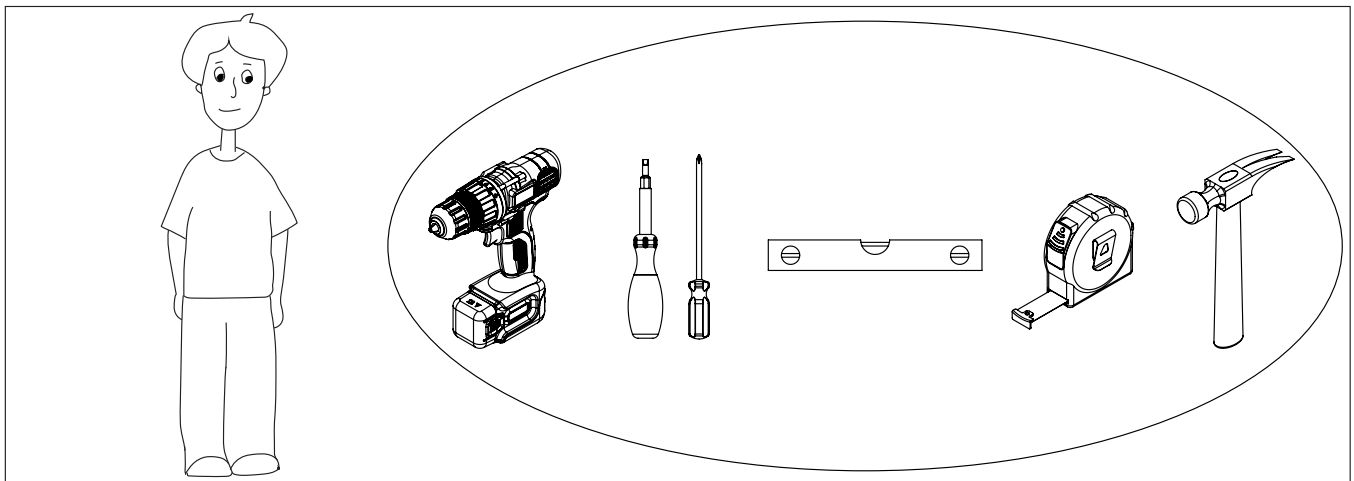

MinimaDecor

Minimalist Home Furniture

Elano Tv Stand

Assembly guide

Prepare To Start

Components

Part1	1x
Part2	1x
Part3	1x
Part4	1x
Part5	2x
Part6	1x
Part7	1x
Part8	1x
Part9	2x
Total	11x

Accessory Parts

How to instal Components

*Minifix is the main connection component used in Minima products. Before starting, please check the below figures

MINIFIX
HEAD

MINIFIX
SCREW

DOWEL

If the dowel is not required during the installation phase, it is not included in the package.

*Please notice that there is an small arrow on A03 (minifix head). This arrow should show the direction of upper hole.

*After attaching two pieces please turn the A03 (minifix head) clockwise direction with the help of a screwdriver.