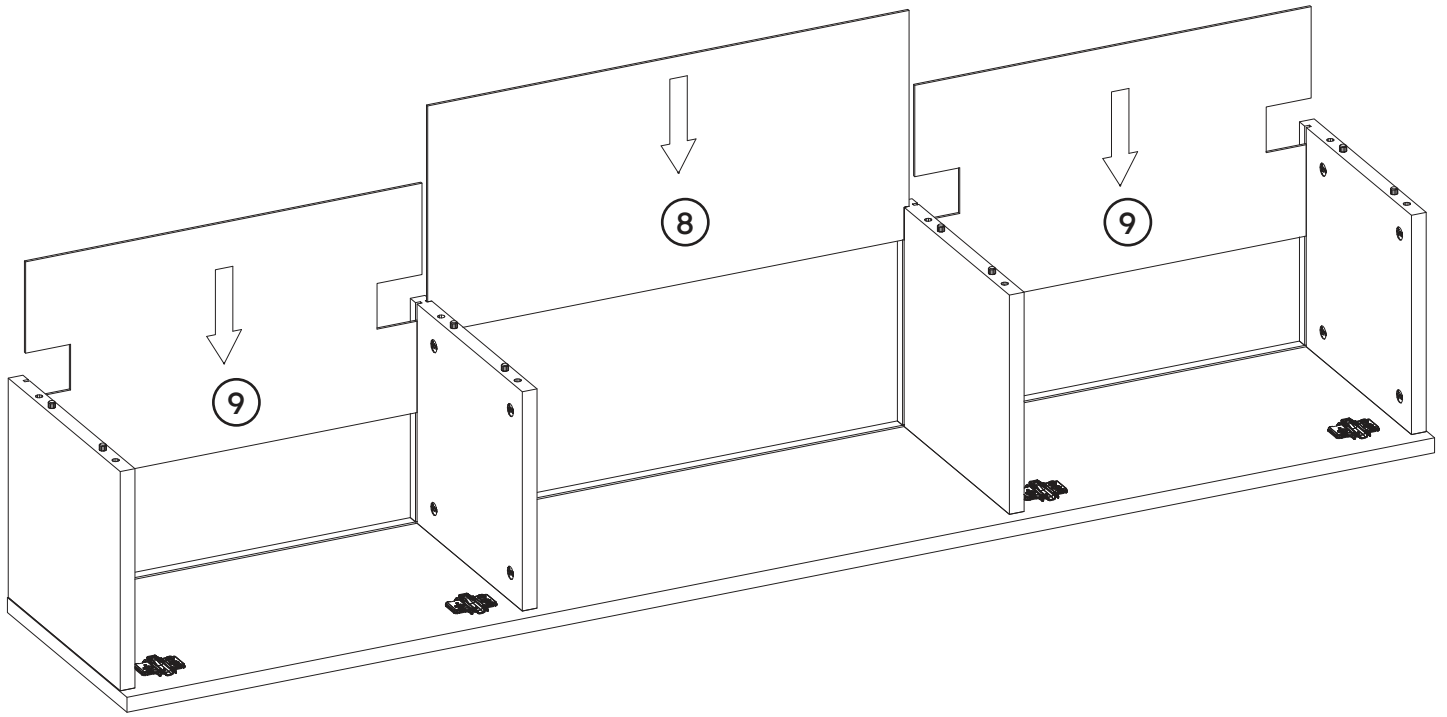

How to instal Components

*Minifix is the main connection component used in Minima products. Before starting, please check the below figures

MINIFIX
HEAD

MINIFIX
SCREW

DOWEL

If the dowel is not required during the installation phase, it is not included in the package.

*Please do not over screw the minifix head since it may be broken if too much power is imposed. Just make sure that it is screwed to the direction "+" do not go any further.

1.

2.

3.

4.

5.

6.

7.