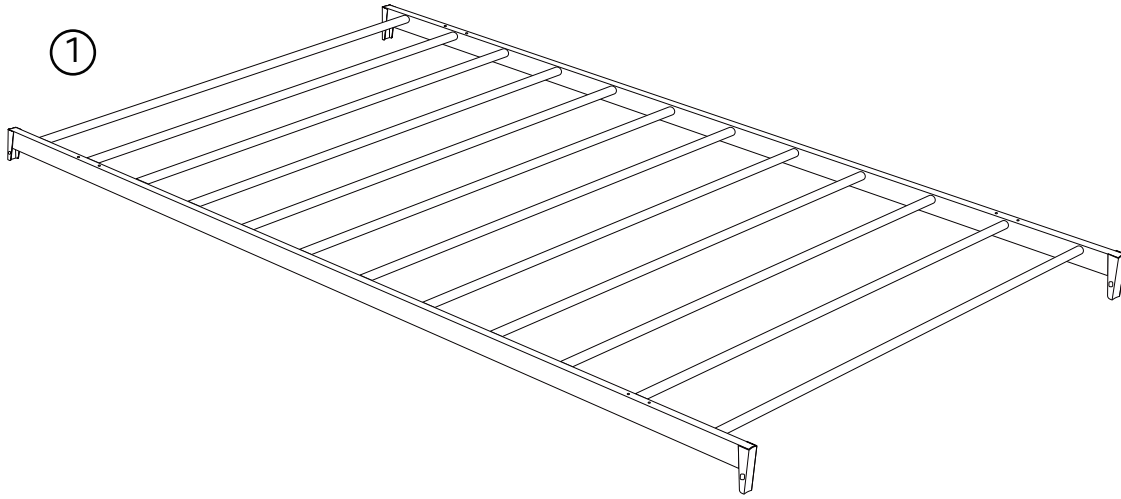

Part Number