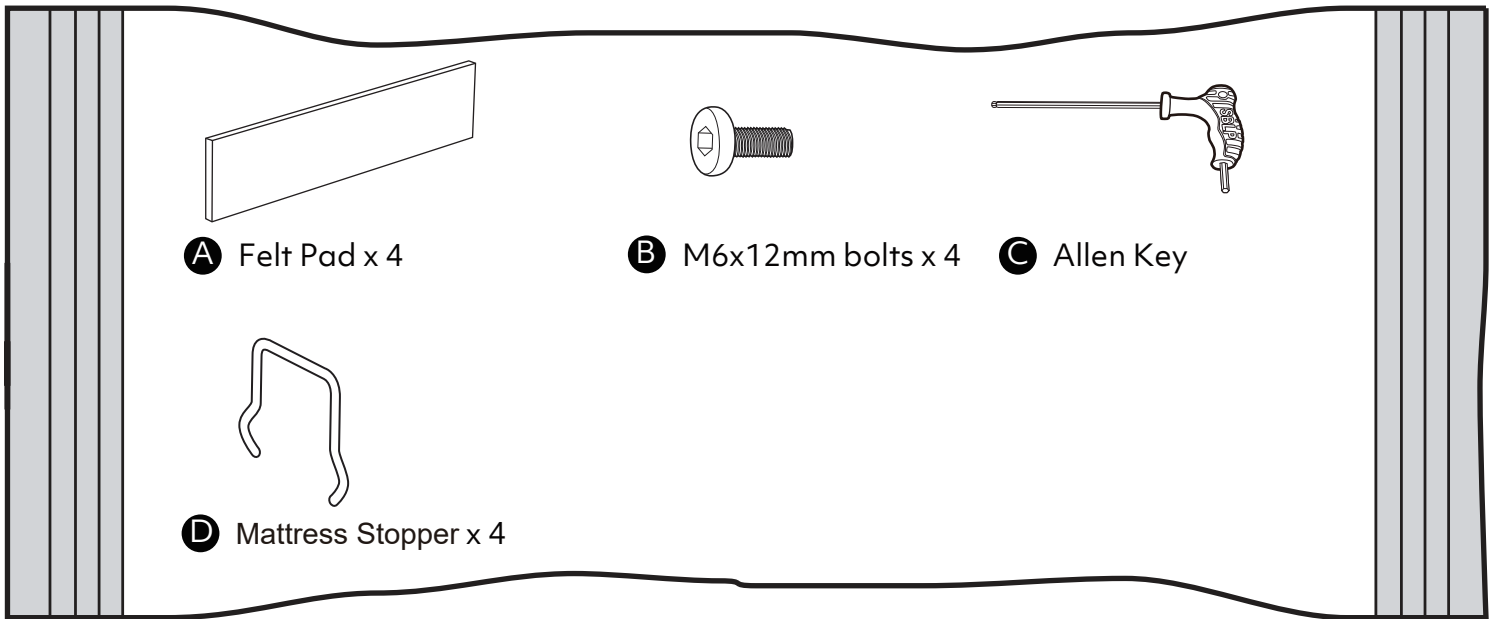

# Manila Single Bed

# Fittings

---

**A** Felt Pad x 4

**B** M6x12mm bolts x 4

**C** Allen Key

**D** Mattress Stopper x 4