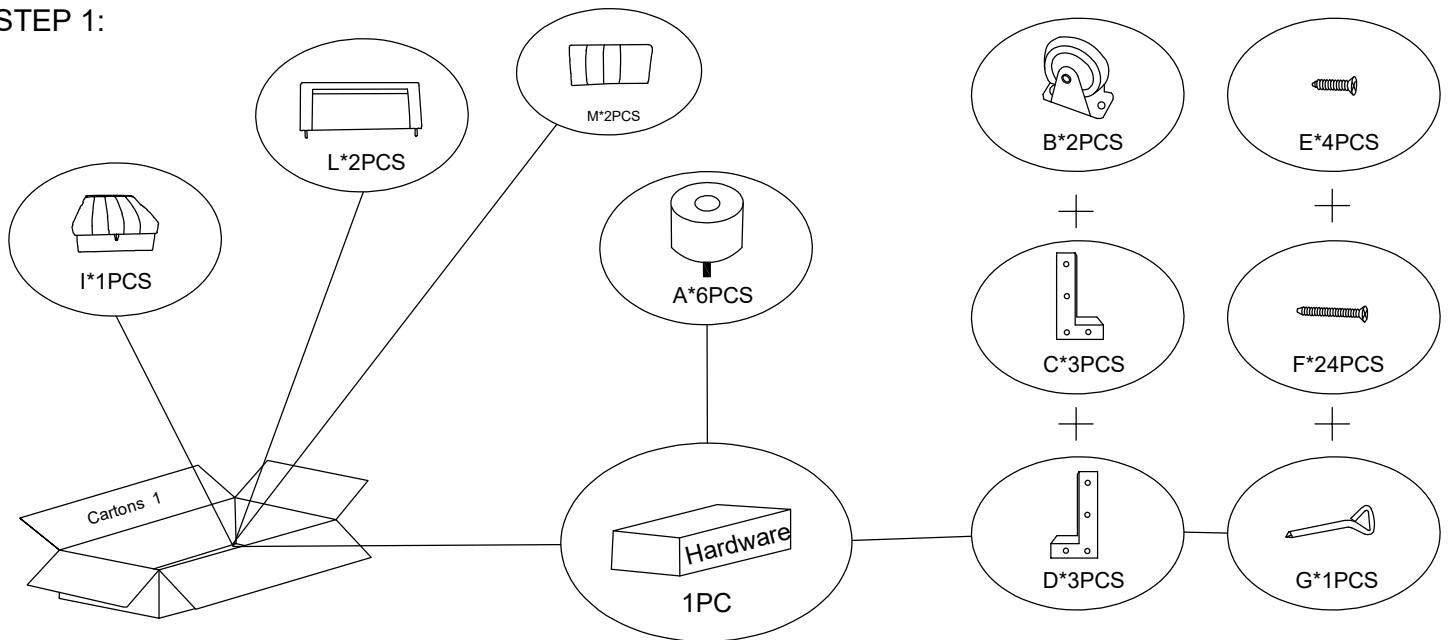

ASSEMBLY INSTRUCTION

Item-HS-427

Accessories List

(A) Leg(6)	(B) Leg(2)	(C) Left Leg(3)	(D) Right Leg(3)	(E) Short Screw(4)	(F) Long Screw(24)	(G) Wrench(1)
(H) Sofabase(1)	(I) Chaise Sofabase(1)	(J) Left Armrest(1)	(K) Right Armrest(1)	(L) Back rest(2)	(M) Pillow (2)	

STEP 1: